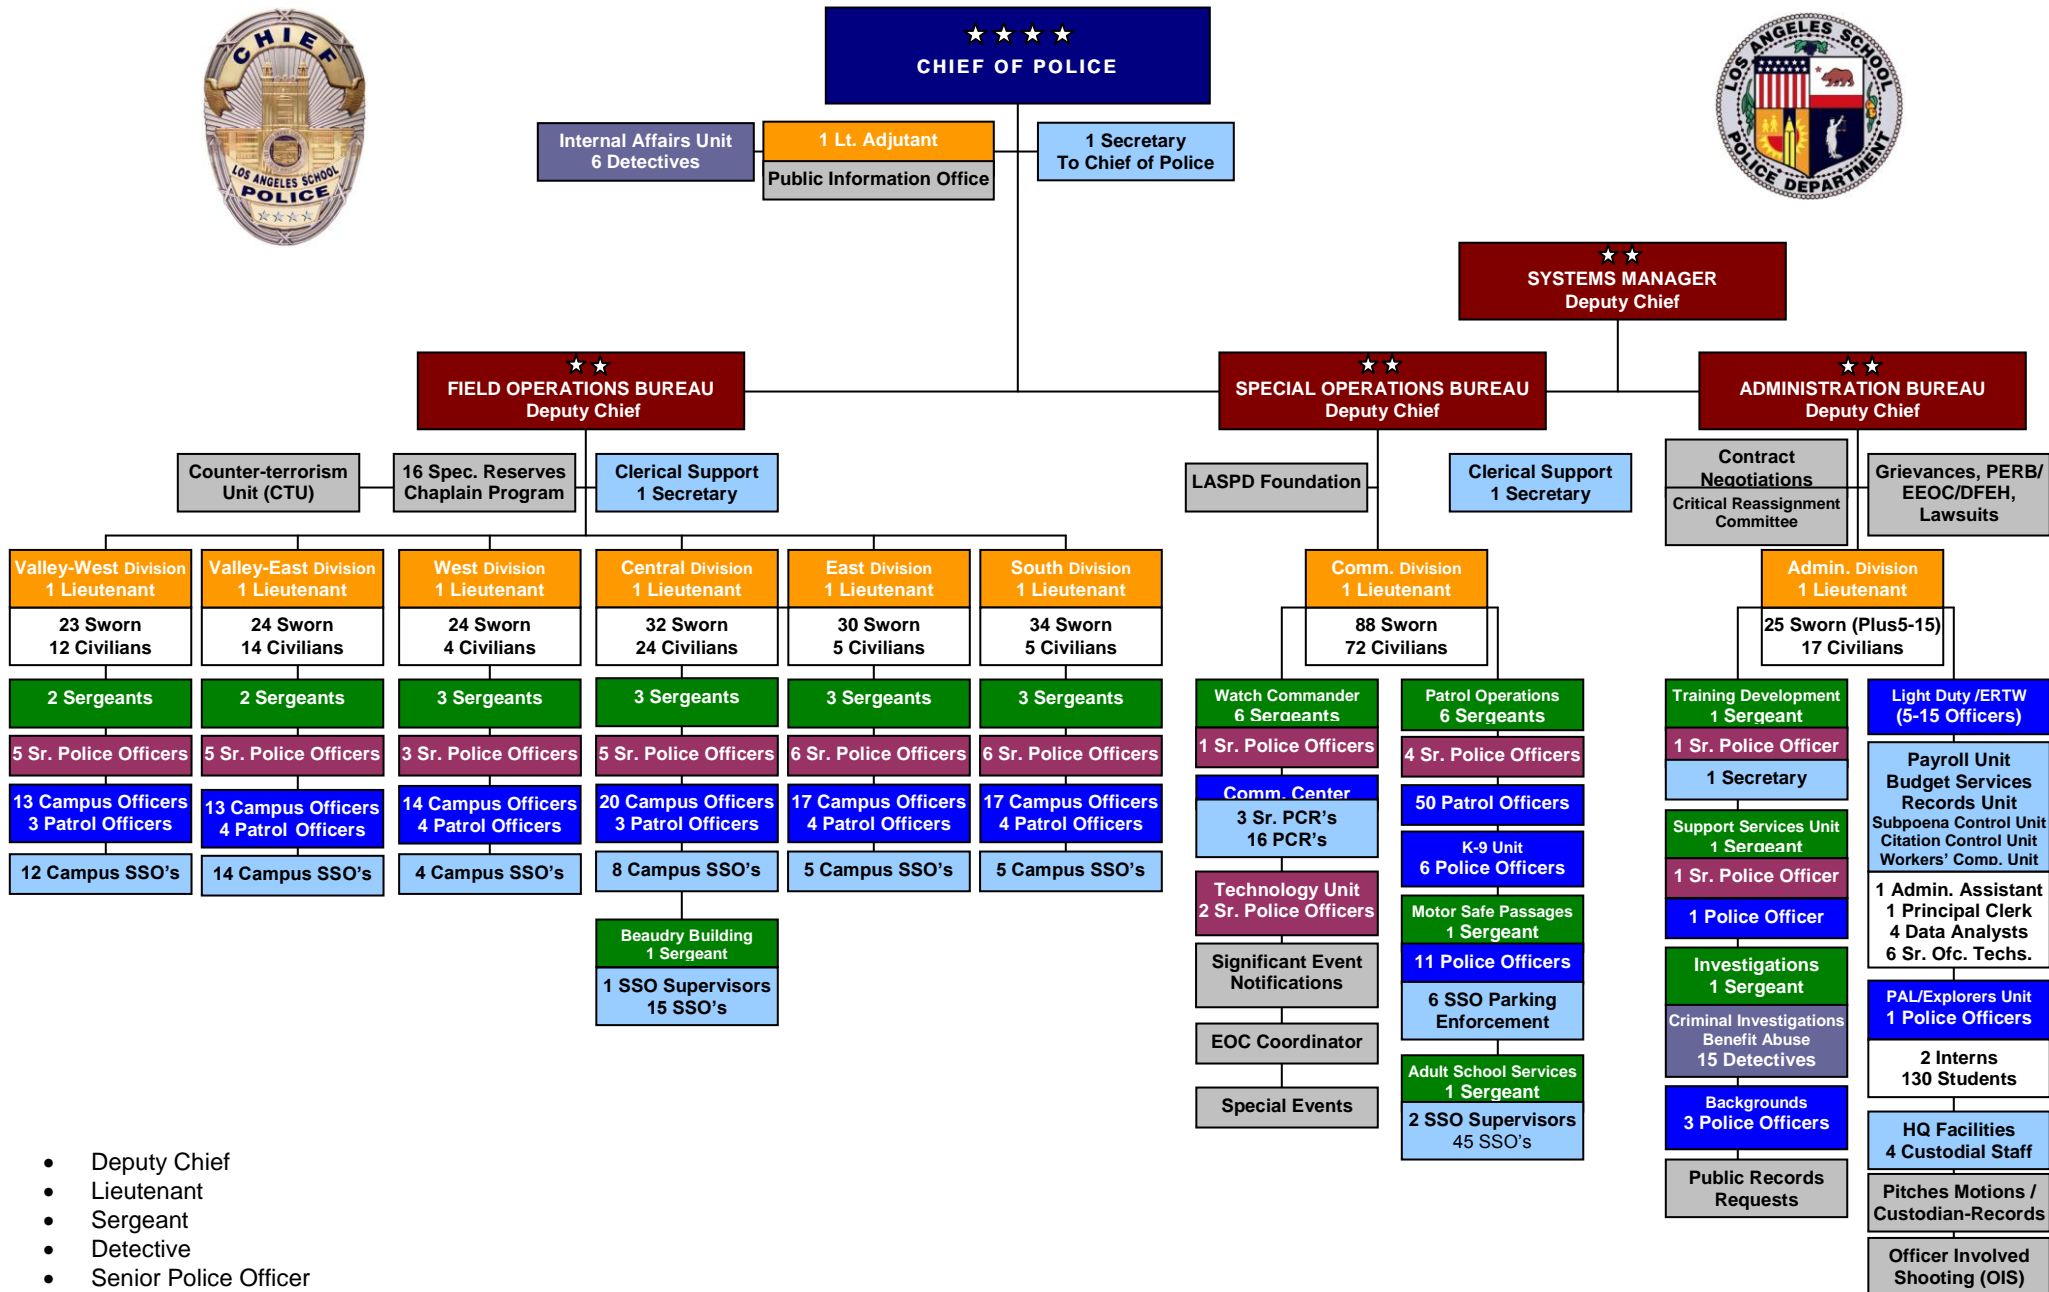

# Los Angeles School Police Department – Reorganization Chart 2009-2010

- Deputy Chief
- Lieutenant
- Sergeant
- Detective
- Senior Police Officer
- Police Officer
- Civilian Staff
- Ancillary Duties

**NOTE: Positions and numbers are subject to change after publication.**  
REV.11-13-09